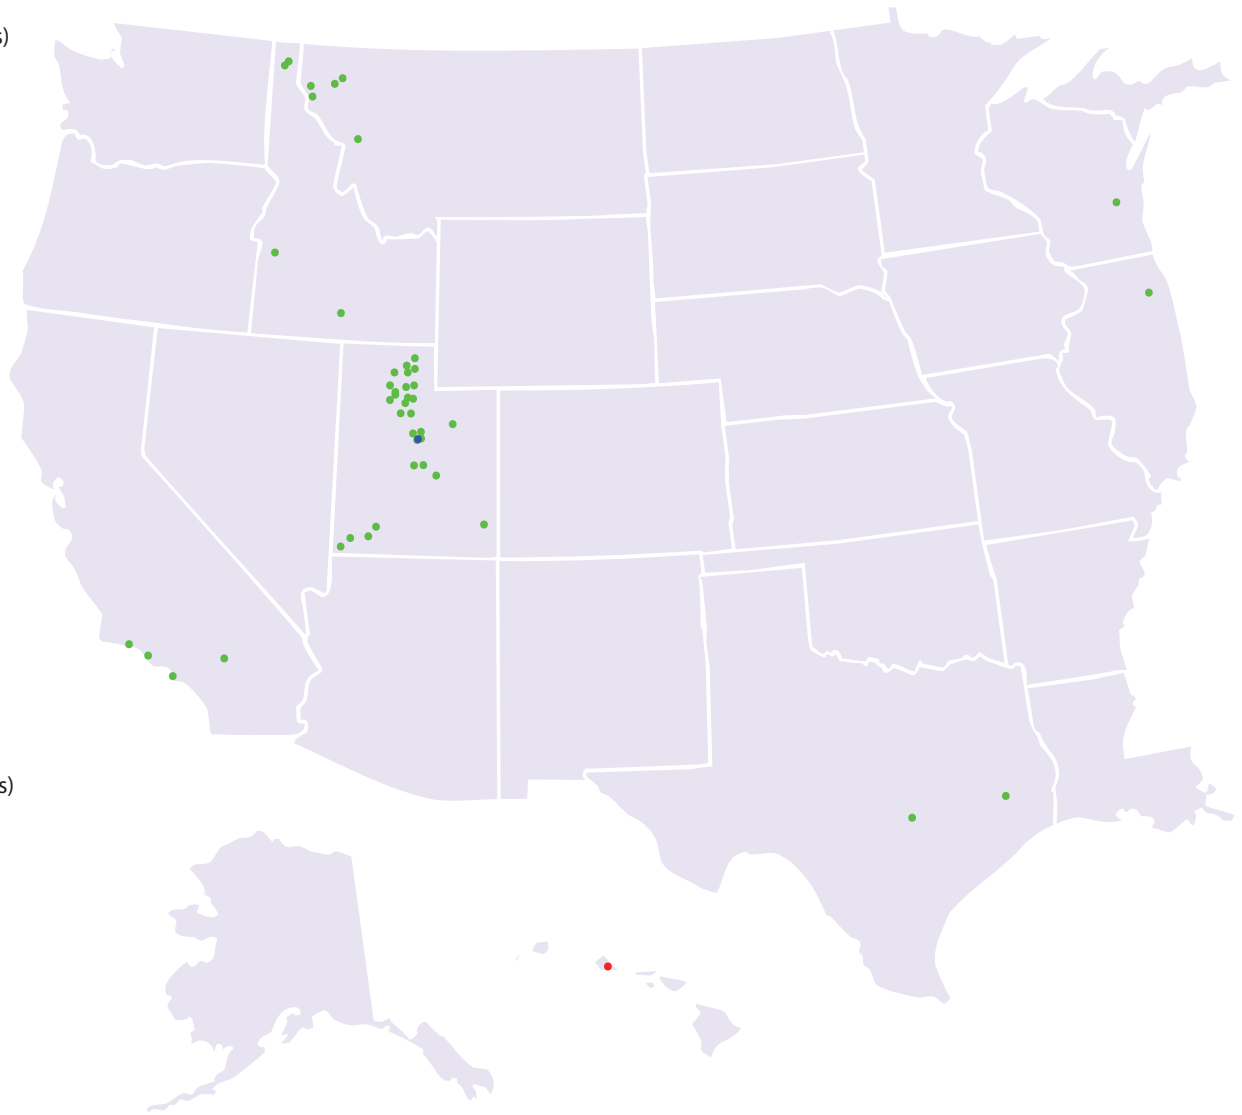

LOCATIONS OF SCHOOLS & TREATMENT PROGRAMS VISITED BY DR. STEPHEN MIGDEN & ASSOCIATES

Therapeutic School or Program

- Malibu, CA
- Newport Beach, CA
- Redlands, CA
- Woodland Hills, CA (2 visits)
- Bonnars Ferry, ID
- Emmett, ID
- Naples, ID (2 visits)
- Shoshone, ID
- Lemont, IL
- Heron, MT
- Kalispell, MT
- Marion, MT (2 visits)
- Missoula, MT
- Trout Creek, MT
- Austin, TX
- Liberty Hill, TX
- Brigham City, UT (2 visits)
- Draper, UT (2 visits)
- Duchesne, UT
- Enterprise, UT
- Erda, UT
- Huntington, UT
- Layton, UT
- Lehi, UT
- Logan, UT
- Magna, UT
- Mapleton, UT (2 visits)
- Murray, UT (2 visits)
- Monticello, UT
- Mount Pleasant, UT (2 visits)
- New Harmony, UT
- Oakley, UT
- Orem, UT
- Panguitch, UT
- Provo, UT (5 visits)
- Santa Clara, UT
- South Wellsville, UT
- Spanish Fork, UT (2 visits)
- Springville, UT
- St George, UT
- Syracuse, UT
- Wales, UT
- Oconomowoc, WI

LD School or Program

Honolulu, HI

Mainstream Day or Boarding School

Mount Pleasant, UT

[View Other Regions](#)

Northeastern U.S.

Southeastern U.S.