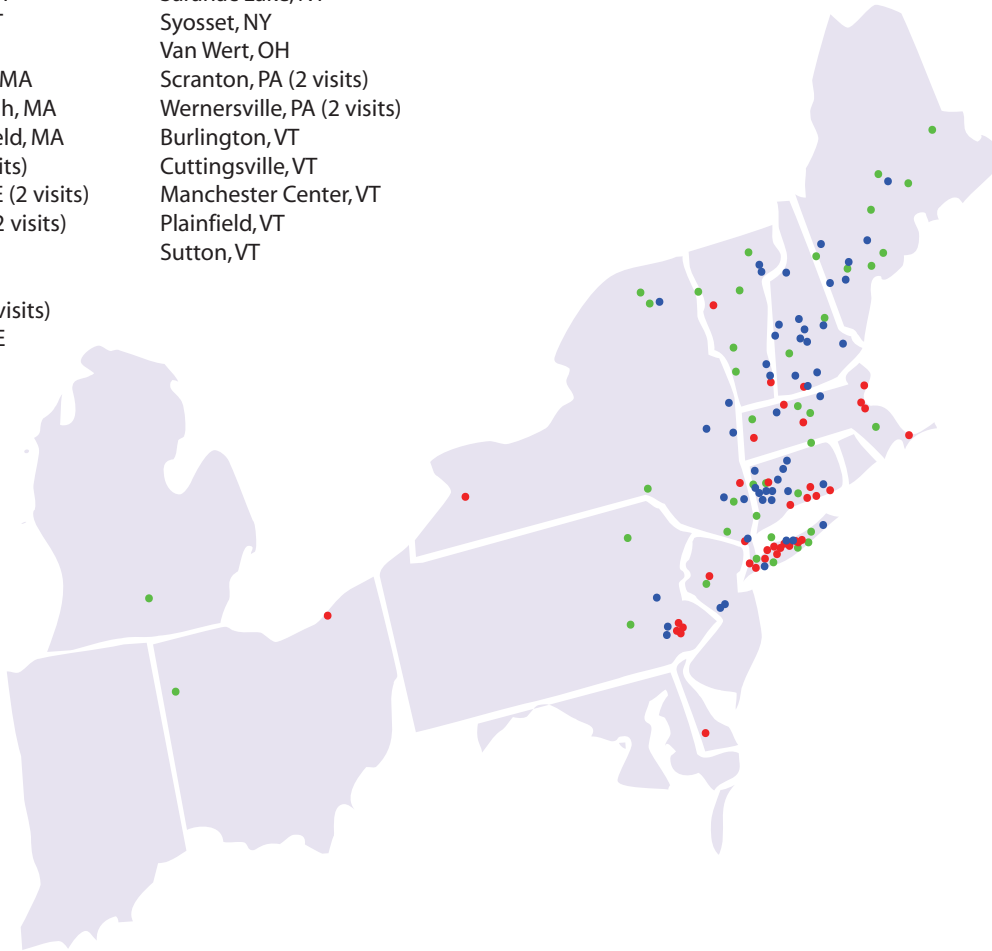

LOCATIONS OF SCHOOLS & TREATMENT PROGRAMS VISITED BY DR. STEPHEN MIGDEN & ASSOCIATES

Therapeutic School or Program

Bethlehem, CT
New Canaan, CT
Madison, CT
Washington, CT
Woodstock, CT
Barre, MA
Cummington, MA
Middleborough, MA
North Brookfield, MA
Bath, ME (2 visits)
Edgcomb, ME (2 visits)
Hinckley, ME (2 visits)
Orrington, ME
Pittsfield, ME
Poland, ME (2 visits)
Springfield, ME
Stow, ME
Albion, MI
Milton, NH
Windsor, NH
Belle Mead, NJ
Brewster, NY
Hancock, NY
Nyack, NY

New York, NY (2 visits)
Oyster Bay, NY
Paul Smiths, NY
Saranac Lake, NY
Syosset, NY
Van Wert, OH
Scranton, PA (2 visits)
Wernersville, PA (2 visits)
Burlington, VT
Cuttingsville, VT
Manchester Center, VT
Plainfield, VT
Sutton, VT

LD School or Program

East Haddam, CT
Litchfield, CT
New London, CT
New Haven, CT
Madison, CT
Westbrook, CT
Bridgeville, DE
Beverly, MA
Cambridge, MA
East Sandwich, MA
Hardwick, MA
Lee, MA
Northfield, MA
Milton, MA
Rindge, NH
Amenia, NY (2 visits)
Central Islip, NY
Garden City, NY
Greenvale, NY
Hauppauge, NY
Hempstead, NY
Huntington, NY
New York, NY (8 visits)
Medford, NY
Port Washington, NY
Roslyn, NY
Sparkill, NY
South Wales, NY
Pottersville, NJ
Shaker Heights, OH
Norristown, PA (2 visits)
Paoli, PA
Rosemont, PA
Strafford, PA
Putney, VT (2 visits)
Williston, VT

Mainstream Day or Boarding School

Bethlehem, CT
Cheshire, CT (2 visits)
Kent, CT (3 visits)
Lakeville, CT (2 visits)
Litchfield, CT
Middlebury, CT
New Milford, CT (2 visits)
Oakdale, CT
Salisbury, CT
Simsbury, CT
South Kent, CT (2 visits)
Suffield, CT
Washington, CT
Washington Depot, CT (2 visits)
Ashburnham, MA
Greenfield, MA
Wilbraham, MA
Winchendon, MA
Bethel, ME (2 visits)

Fryeburg, ME (2 visits)
Hebron, ME (2 visits)
Kents Hill, ME (2 visits)
North Bridgton, ME (2 visits)
Pittsfield, ME
Andover, NH
Bethlehem, NH
Canaan, NH
Dublin, NH
Exeter, NH
Meriden, NH
New Hampton, NH
Rindge, NH
Plymouth, NH
Tilton, NH
Wilton, NH
Wolfeboro, NH (2 visits)
Pennington, NJ
Princeton, NJ

Cornwall-on-Hudson, NY
Dobbs Ferry, NY (2 visits)
East Hampton, NY
Hoosick, NY
Lake Placid, NY (2 visits)
New Lebanon, NY
Pawling, NY (2 visits)
Poughkeepsie, NY
St James, NY
Stony Brook, NY
Troy, NY
Woodmere, NY
Malvern, PA
Pennsburg, PA
Wayne, PA
Lyndon Center, VT
Putney, VT
Saxtons River, VT
St Johnsbury, VT

View Other Regions

Southeastern U.S.

Mid-West & Western U.S.